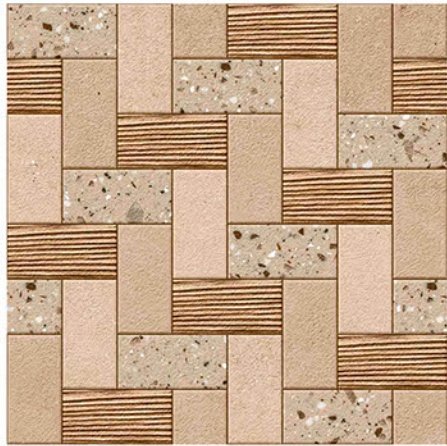

P-2605

Applicable On
Wall & Floor

HD
Clarity

Random
Design

Zero
Maintenance

Eco
Friendly

400x400MM | VITRIFIED
PARKING TILES

PUNCH SERISE