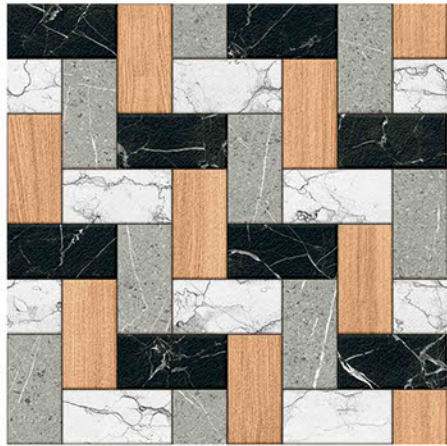

P-2604

Applicable On
Wall & Floor

HD
Clarity

Random
Design

Zero
Maintenance

Eco
Friendly

400x400MM | VITRIFIED
PARKING TILES

PUNCH SERISE