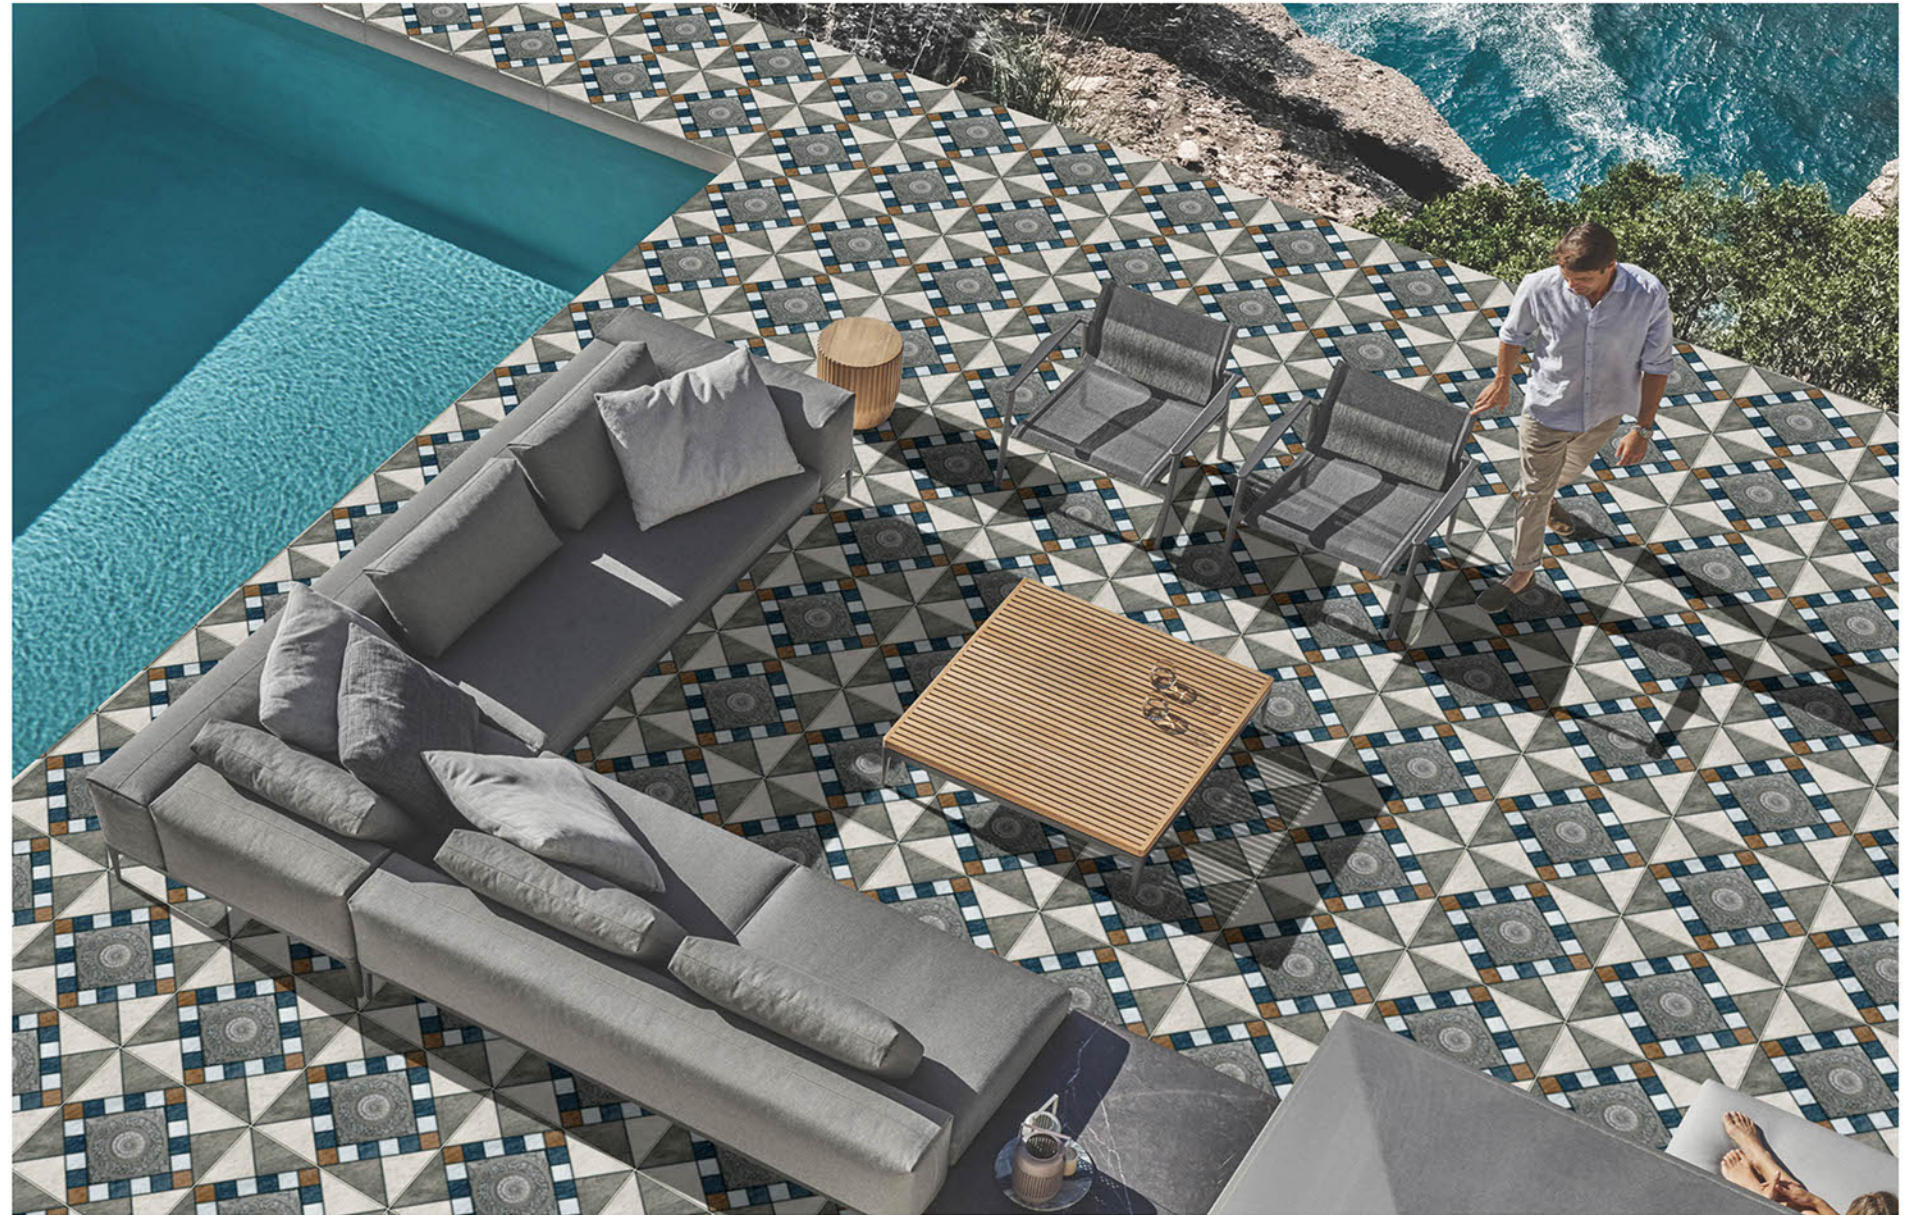

Applicable On
Wall & Floor

HD
Clarity

Random
Design

Zero
Maintenance

Eco
Friendly