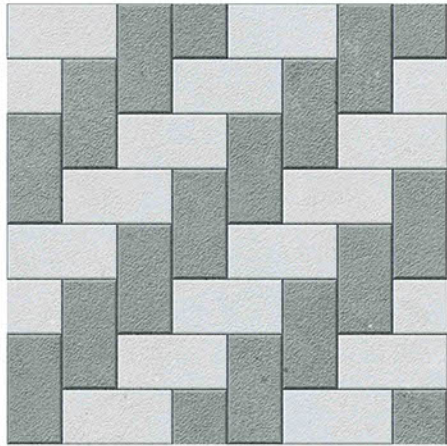

P-2510

Applicable On
Wall & Floor

HD
Clarity

Random
Design

Zero
Maintenance

Eco
Friendly

400x400MM | VITRIFIED
PARKING TILES

PUNCH SERISE