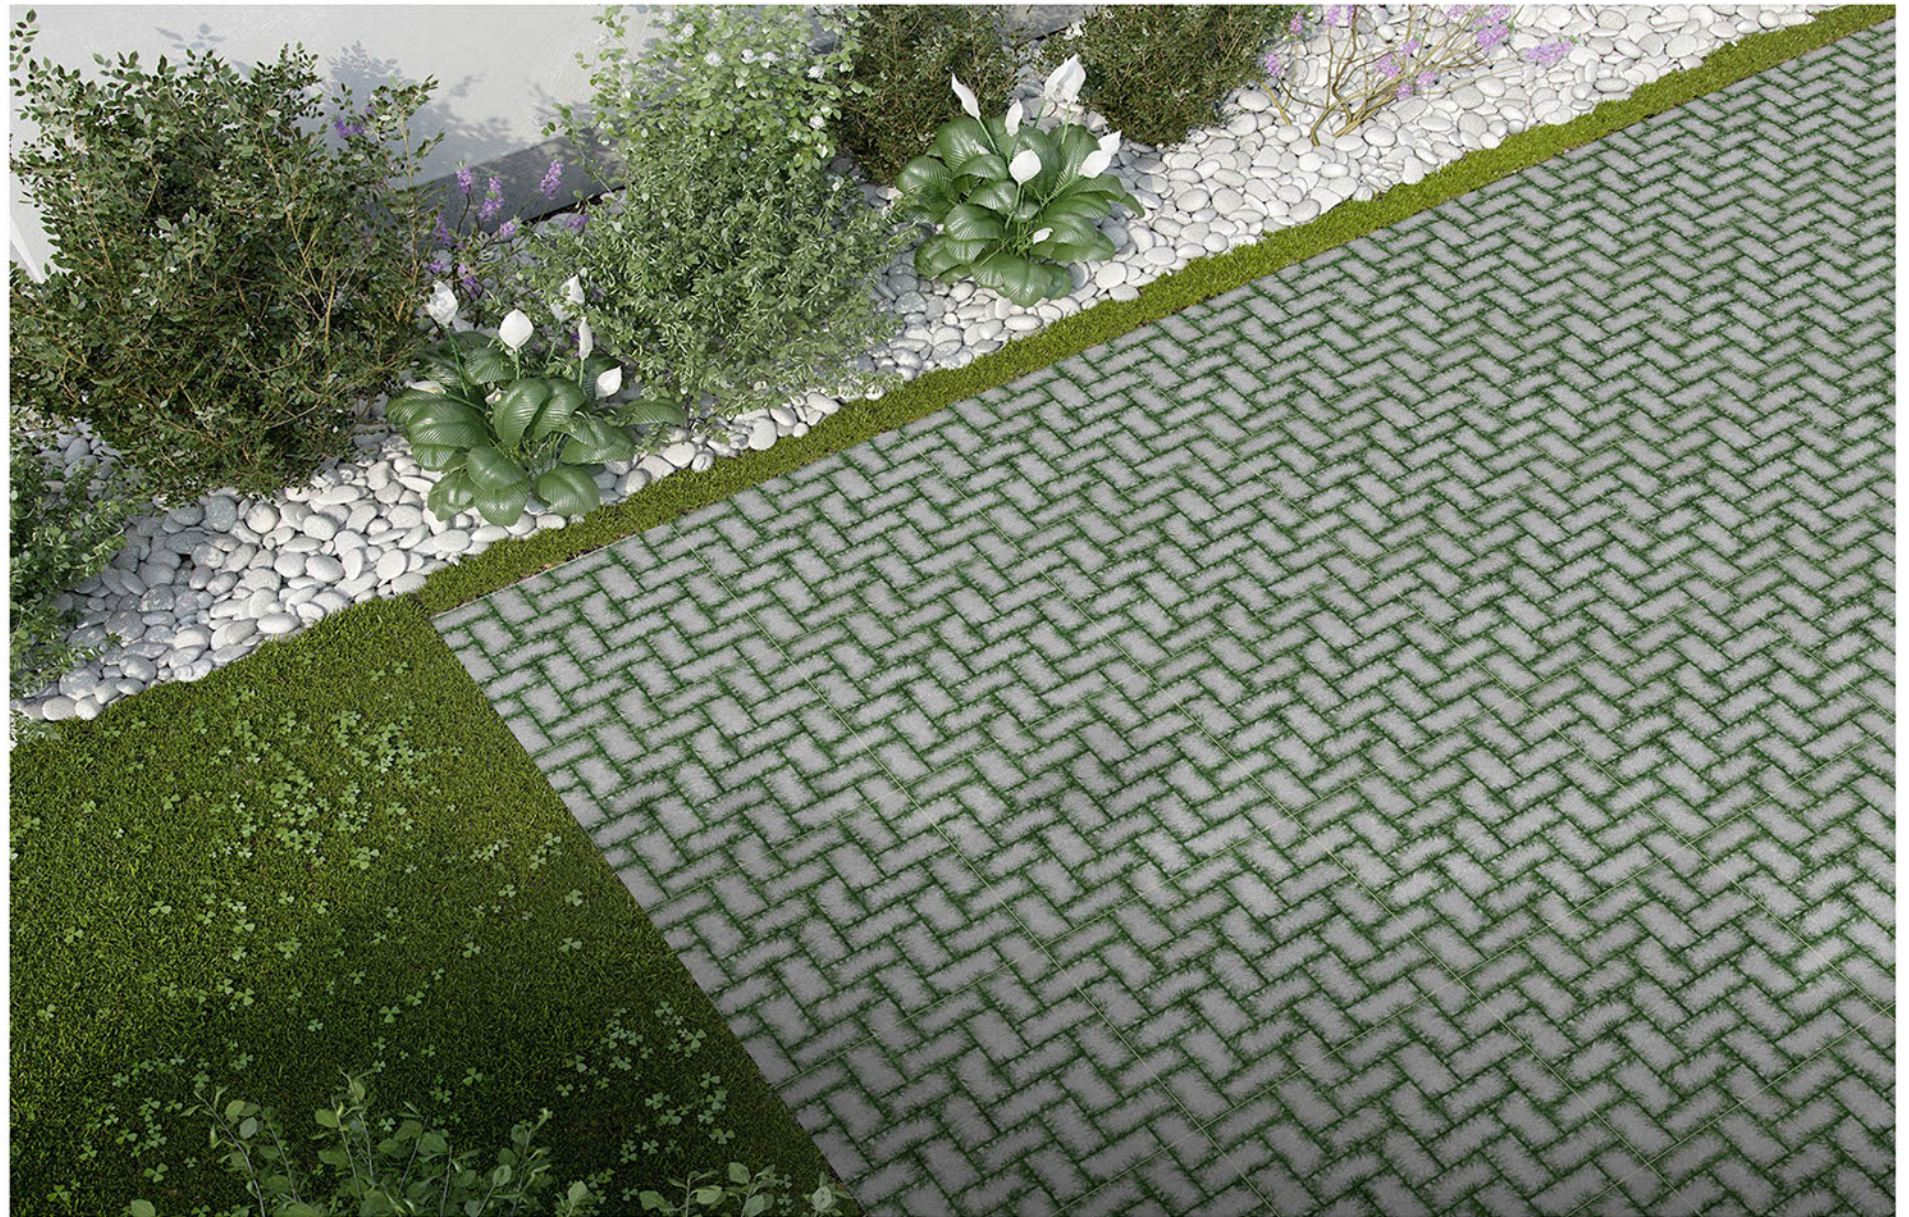

Applicable On
Wall & Floor

HD
Clarity

Random
Design

Zero
Maintenance

Eco
Friendly